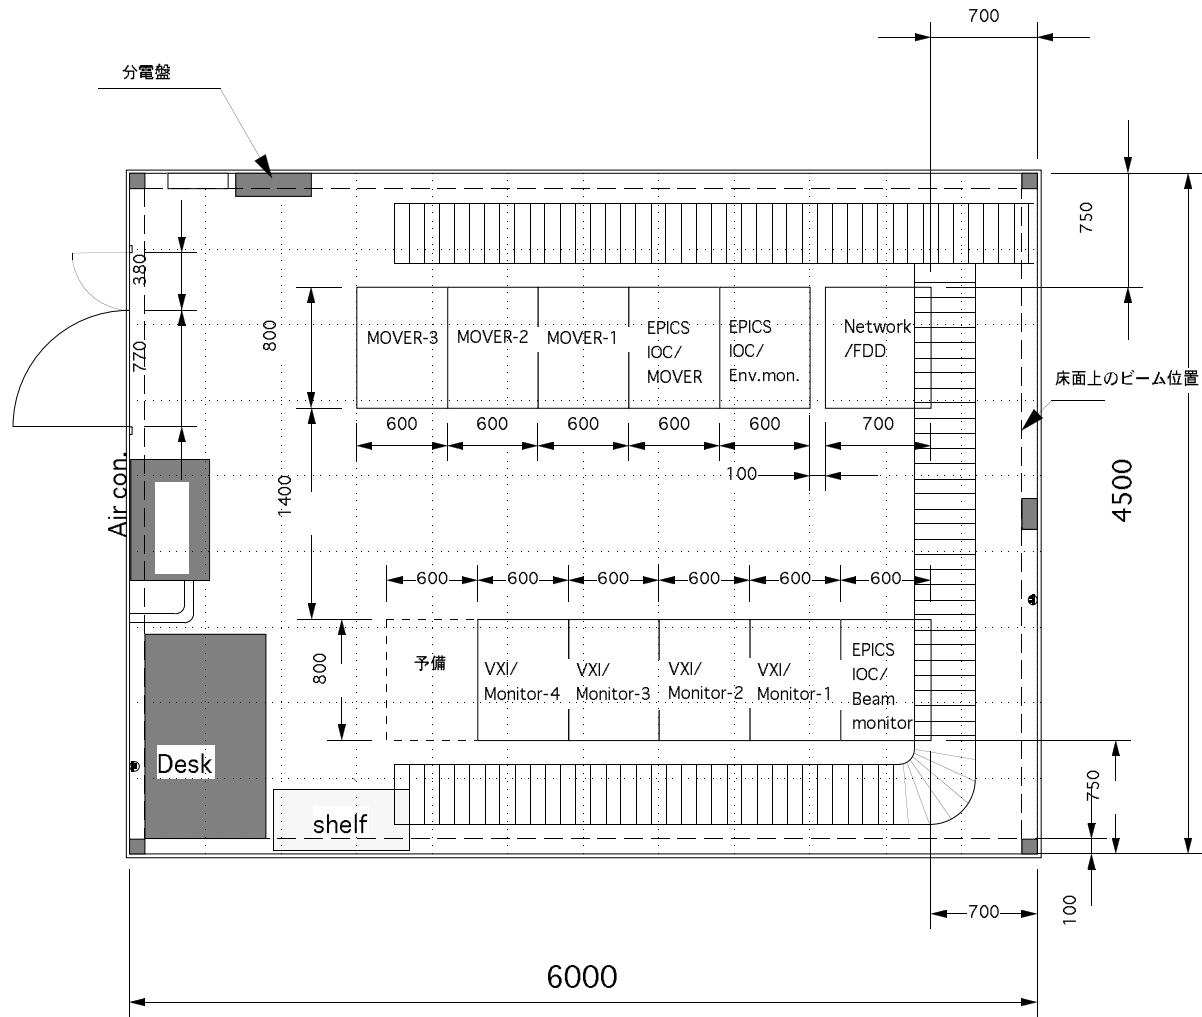

分電盤配線表

左側端子	右側端子
Network	IOC/BM
IOC/Env.mon	VXI/BM-1
IOC/Mover	VXI/BM-2
Mover-1	VXI/BM-3
Mover-2	VXI/BM-4
Mover-3	

New local room for Beam monitor